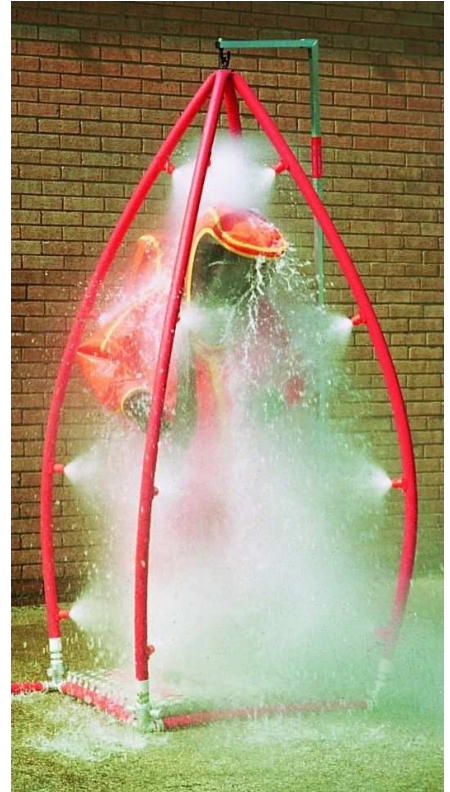

## Decontamination shower

Portable shower unit allows an effective decontamination of protective suits. The decontamination shower is suitable as a permanent installation as well as for the operation of an emergency centre or in the intervention case for rescue services.

- portable case for storage and transport and serves as a base plate at the same time
- quick and easy installation
- hoses made of chemical and heat resistant material
- 12 spray nozzles for efficient decontamination, produce an instant pollutant dilution in the ratio 2000: 1
- operational pressure: 3.0 - 5.5 bar  
max. static pressure: 10 bar
- water flow rate: 800 – 1100 l/min.
- connection: Storz-C quick coupling (standard) or according to customer request.
- weight: 23 kg

## Decontamination shower with housing, inflatable

Mobile, inflatable shower unit for effective personal decontamination. The decontamination shower is suitable as a permanent installation as well as for the operation of an emergency center or in the intervention case for rescue services.

- with internal shower cabin and water collecting basin
- with integrated water pipe, 5 spray nozzles and hand shower
- with gloves, integrated in sidewall
- inflating with blower or compressed air cylinder  
assembly time blower: 150 sec / 0.15 bar  
assembly time compressed air bottle : 70 sec / 0.30 bar  
bottle requirement: 1 Bottle 6 l / 300 bar  
number of air chambers: 1
- dimensions:  
external dimensions: 2.50 x 2.50 x 2.70 m  
Pack weight: 1.10 x 0.80 x 0.60 m  
Usable area: 2.5 m<sup>2</sup>
- connection: Storz-C quick coupling (standard)
- weight: 39 kg
- included in delivery:
  - Accessory material (hammer, pegs, storm ropes, etc.)
  - Packing bag for tent and accessories
- optionally available:
  - Connection set for compressed air filling